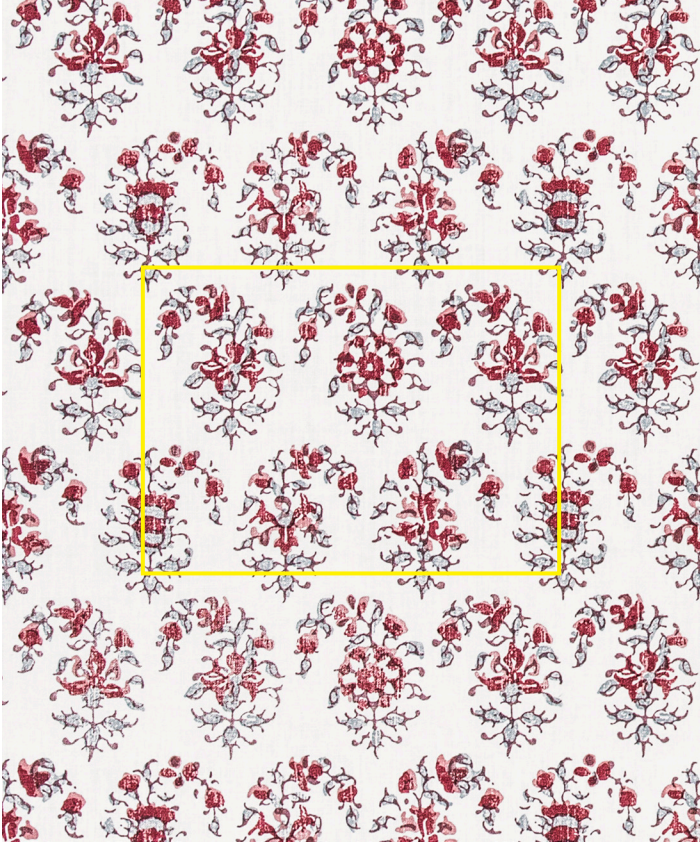

Sanobar Mughal | SANO-01-W

Design is based on a 19th Century Persian original.

Design Sanobar

Colour Mughal

Code SANO-01-W

Composition 100% Linen

Width 133cm / 52.5in

Repeat 22cm (h) 16cm (v)
8.5in (h) 6in (v)

Weight 286g/sqm

Notes
.....
.....
.....

Sanobar Mughal | SANO-01-W

www.namaysamay.com